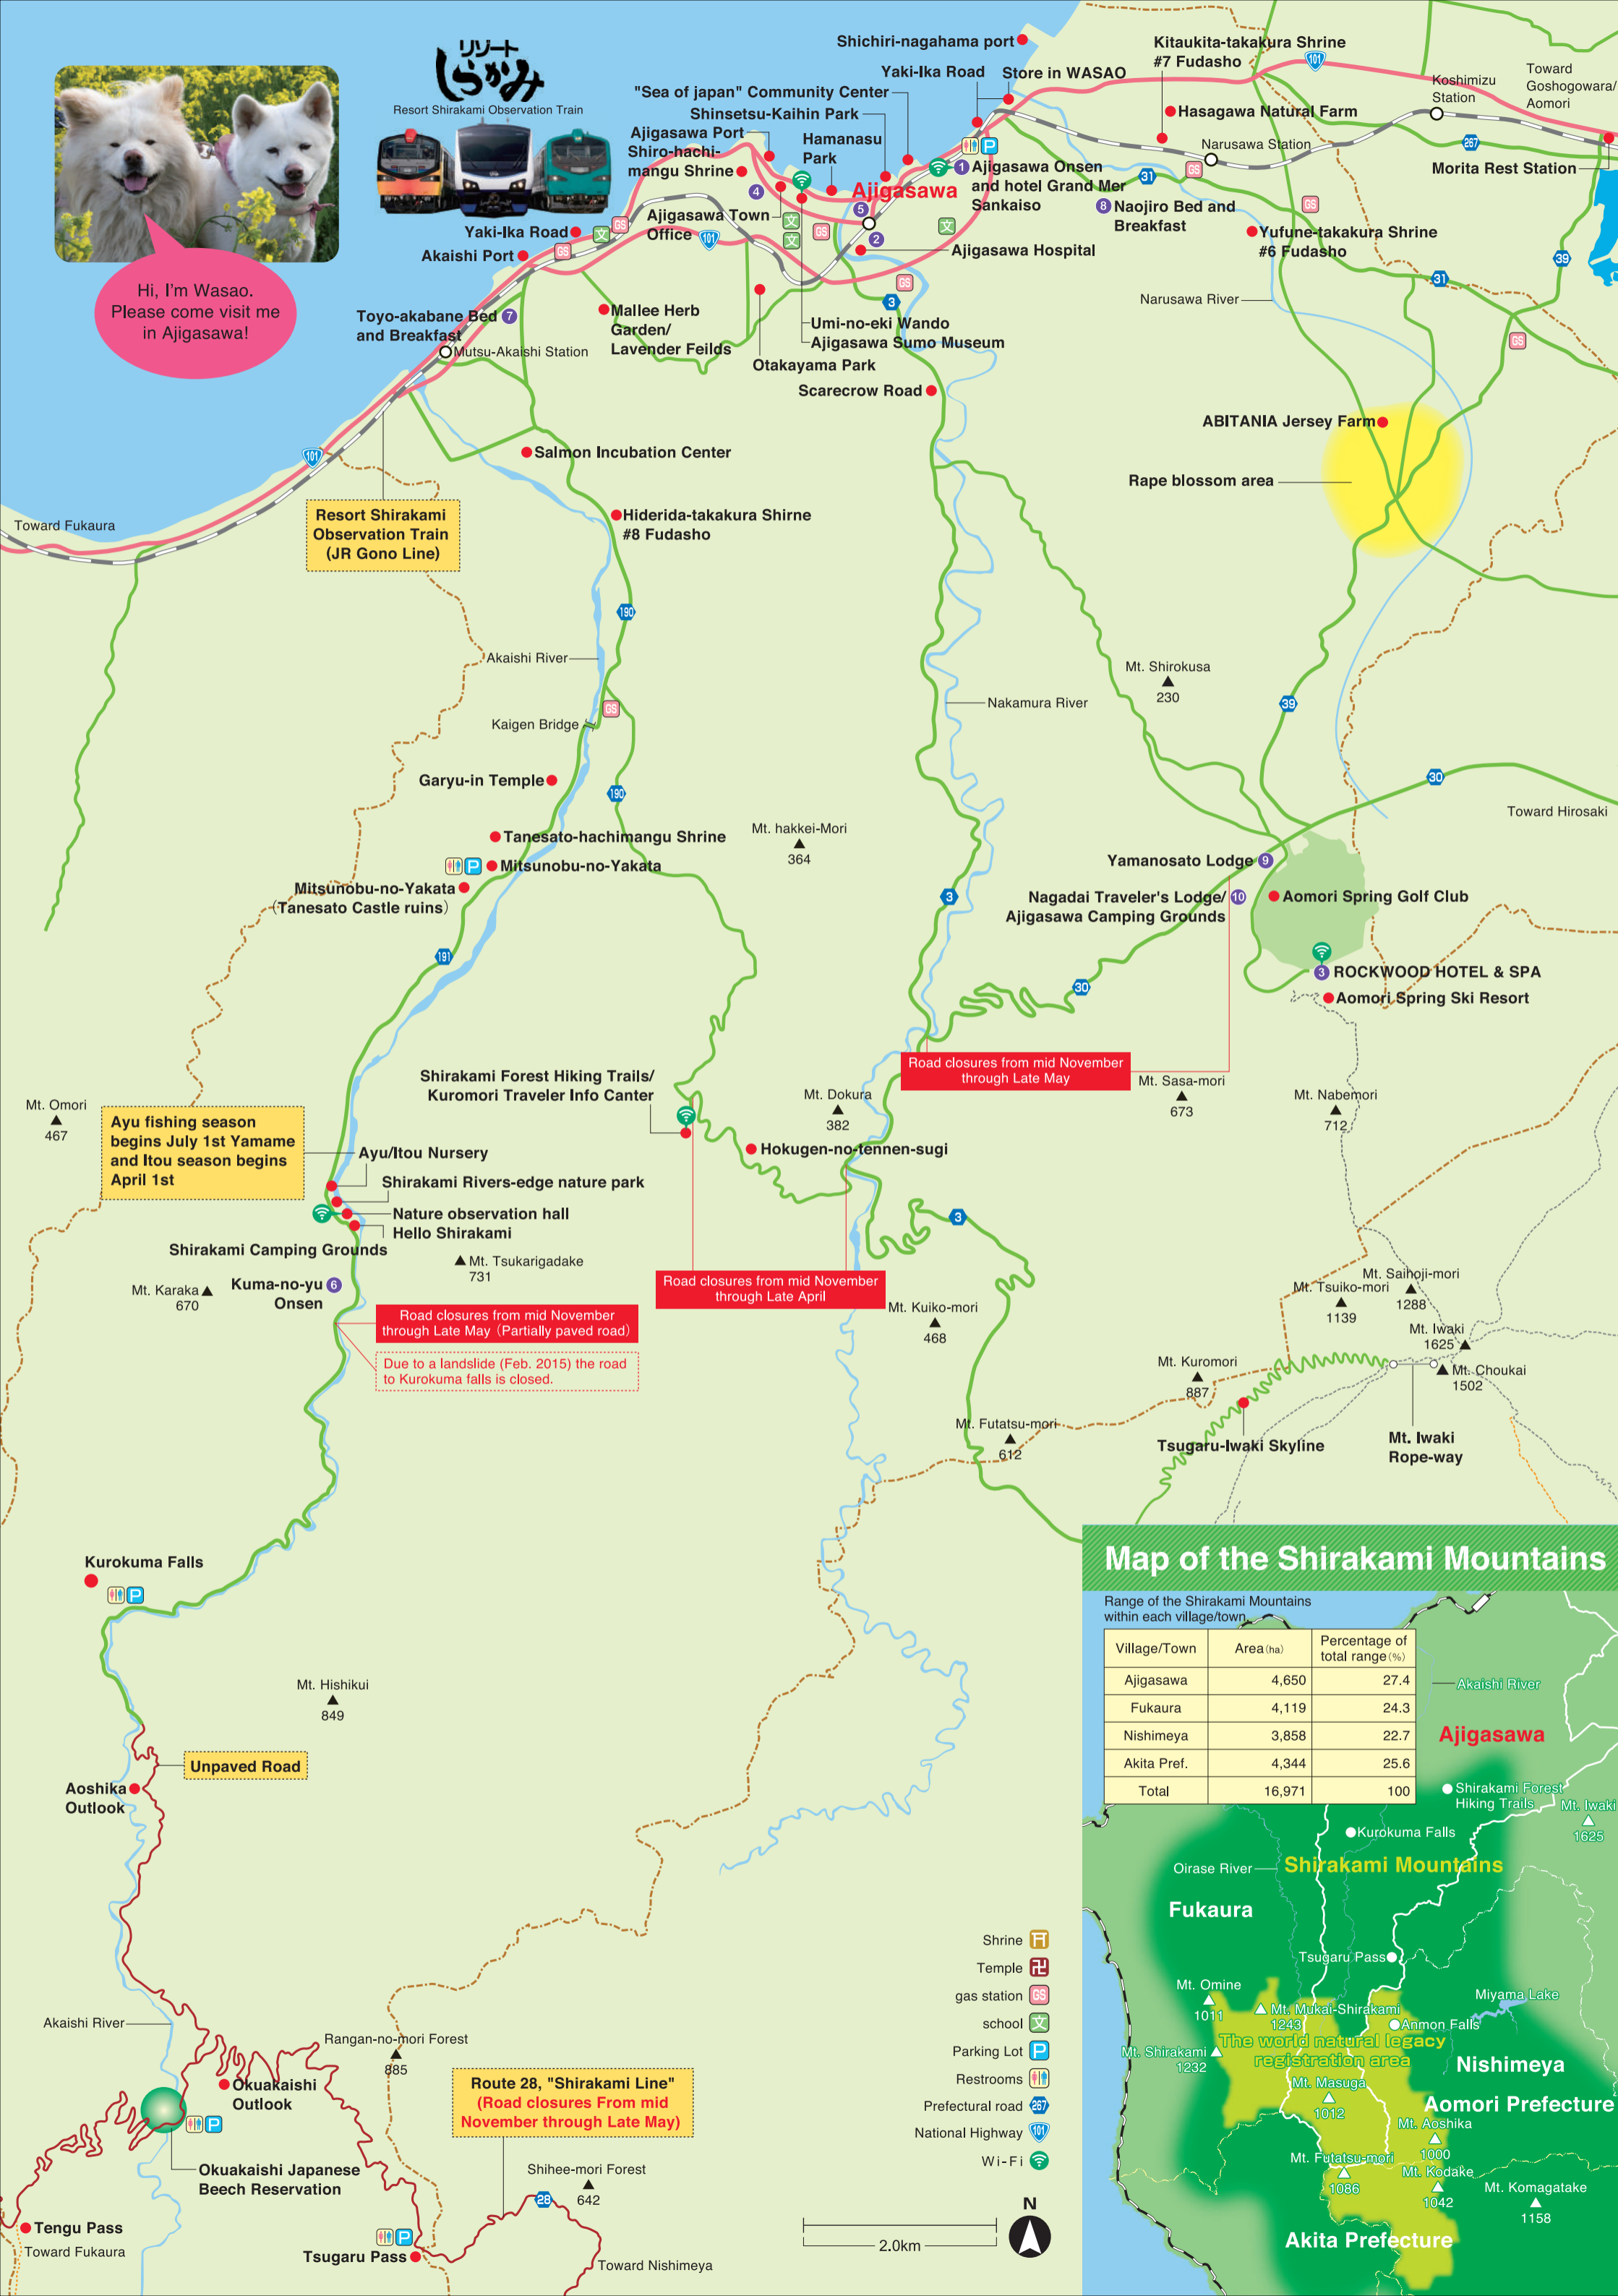

Hi, I'm Wasao. Please come visit me in Ajigasawa!

### Map of the Shirakami Mountains

Range of the Shirakami Mountains within each village/town

Village/Town	Area (ha)	Percentage of total range (%)
Ajigasawa	4,650	27.4
Fukaura	4,119	24.3
Nishimeya	3,858	22.7
Akita Pref.	4,344	25.6
Total	16,971	100